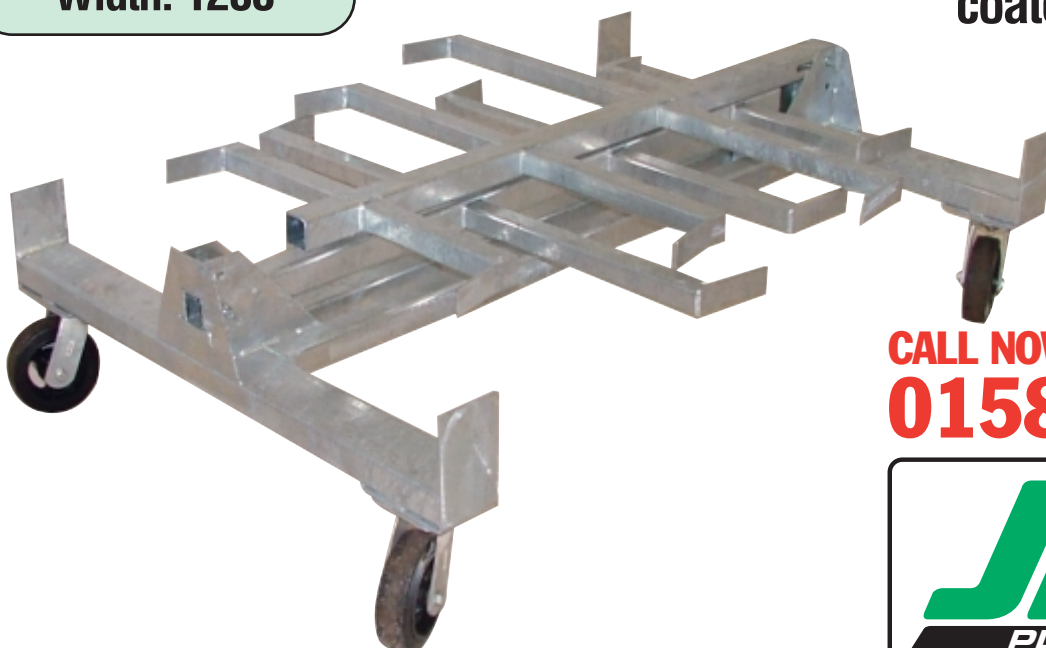

COLLAPSIBLE MOBILE PIPE RACK

- Stores pipes, studding, conduit and bracketry
- Easily moved to your area of work
- Keeps your materials organised
- Protects materials from other trades
- Ideal for office fit-out type work
- Folds down flat for easy moving
- Hold upto 400kg (when evenly distributed)
- 360° swivel casters
- Available in galvanised or powder coated finish

DIMENSIONS:

Height: 1565mm
Length: 1500mm
Width: 1200

CALL NOW FOR AVAILABILITY
01582 467000

JMS
PLANT HIRE