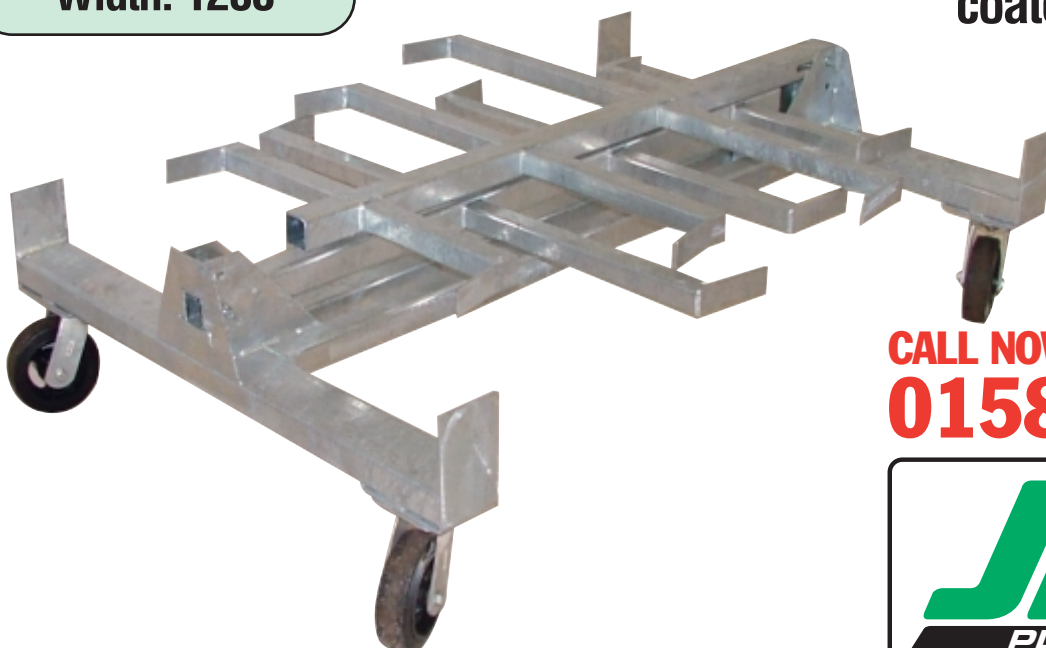

# COLLAPSIBLE MOBILE PIPE RACK

- Stores pipes, studding, conduit and bracketry
- Easily moved to your area of work
- Keeps your materials organised
- Protects materials from other trades
- Ideal for office fit-out type work
- Folds down flat for easy moving
- Hold upto 400kg (when evenly distributed)
- 360° swivel casters
- Available in galvanised or powder coated finish

## DIMENSIONS:

Height: 1565mm  
Length: 1500mm  
Width: 1200

**CALL NOW FOR AVAILABILITY**  
**01582 467000**

**JMS**  
PLANT HIRE